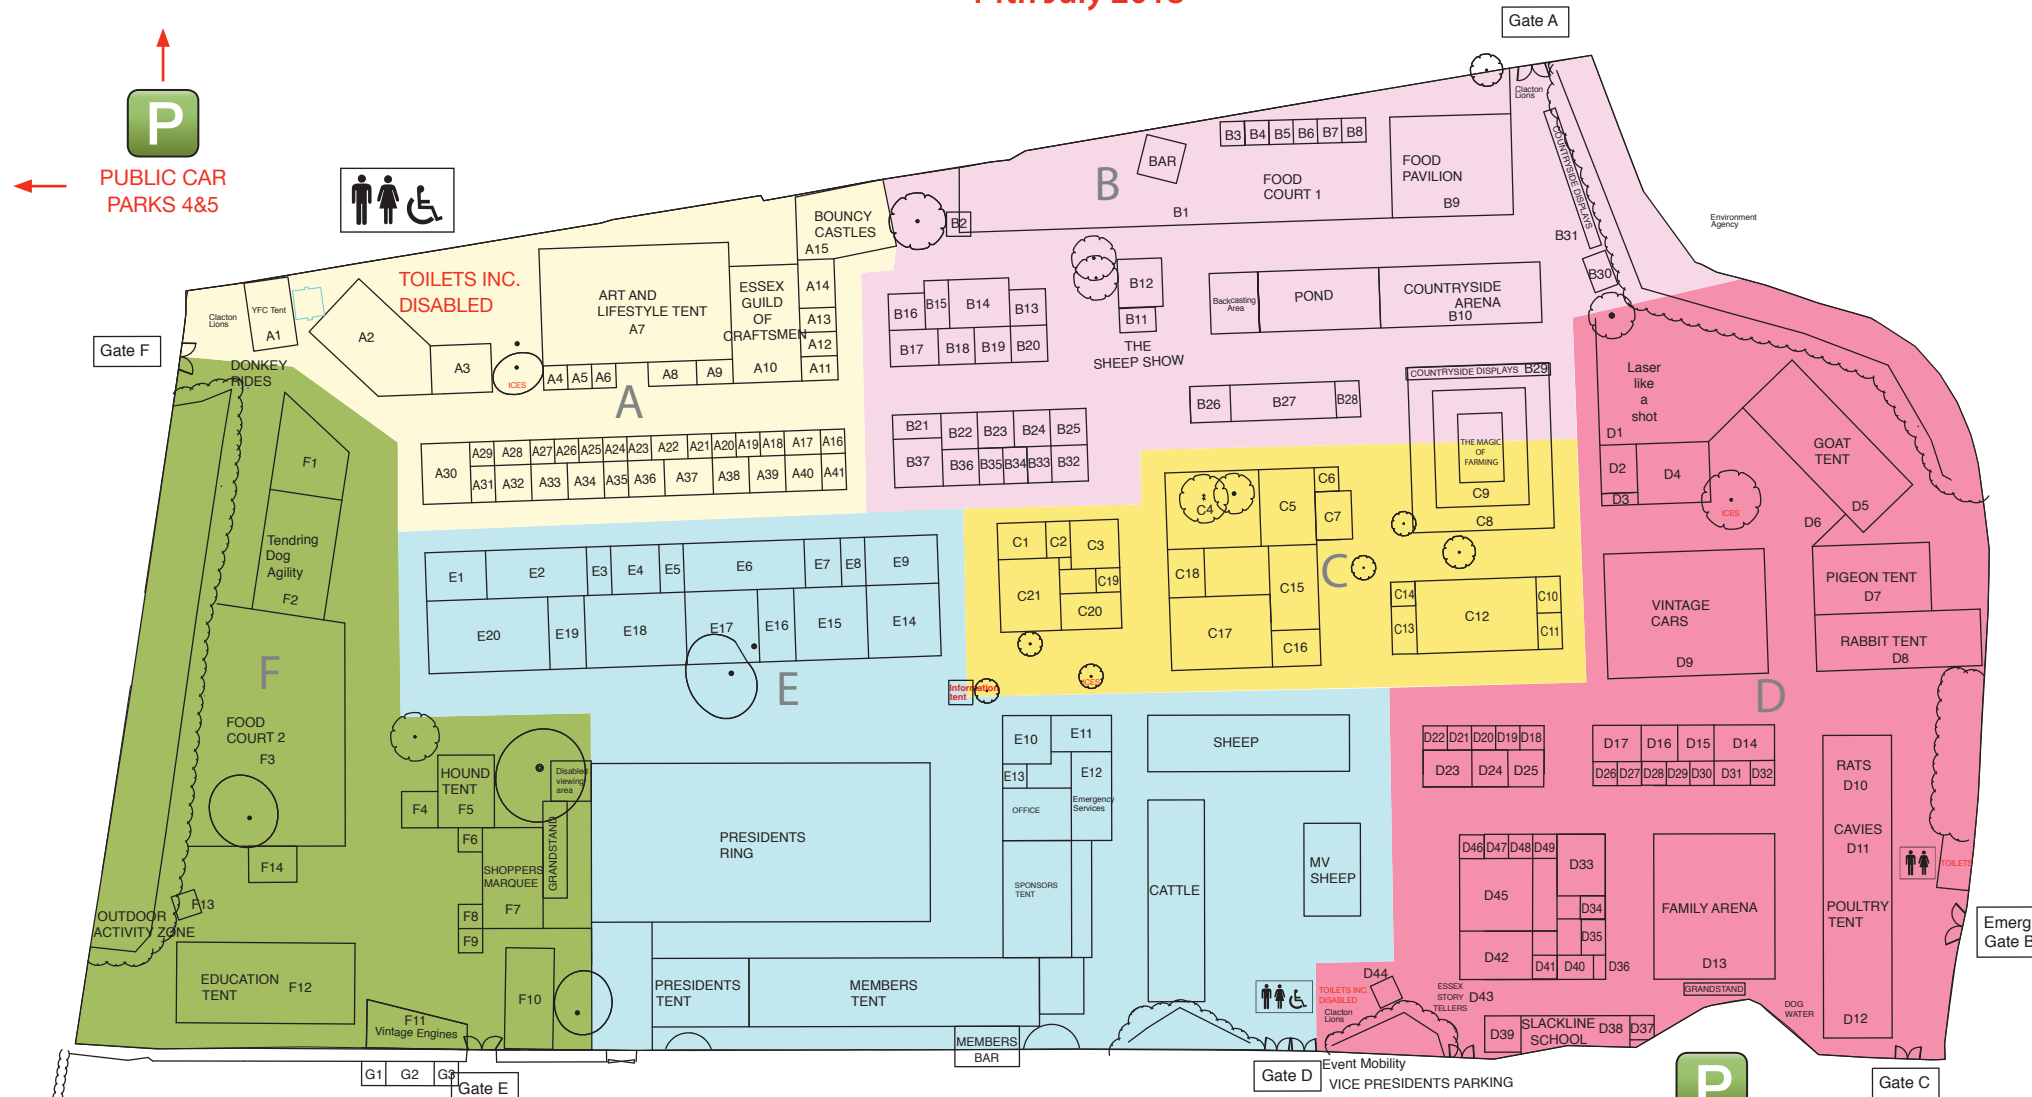

B17 SPS Pools & Spas 125 Frinton Road Holland on Sea Essex CO15 5UP
E17 SRC Group Highwood Quarry Stortford Road Gt Dunmow CM6 1SL
D20 St Helena Hospice Unit1 The Atrium Phoenix Sq Colchester CO4 9AS
D21 St Philomenas School 53 Hadleigh Road Frinton on Sea CO13 9HQ
D4 Steven Eagell Toyota Merton Drive Redmoor Milton Keynes MK6 4AG
D43 STORY TELLERS
B14 Stringers World Brantham Mill Indust Est Brantham CO11 1QT
D30 3 Sixty Coffee Stall Hill View Rd Houghton-le-Spring DH4 4SH
B13 T & P Russell Hallswood Gardeners Ln East Wellow Romsey SO51 6BB
B2 TENDRING BRASS BAND
A36 Tendring District Council Thorpe Road Weeley CO16 9AJ
D33 Tendring District Council Station Road Clacton on Sea CO15 1SE
F2 TENDRING DOG AGILITY GROUP
D15 Tendring Pro Wash 29a St Johns Road Clacton on Sea CO15 4BS
B11 THE SHEEP SHOW
E14 Thurlow Nunn Standen Ltd 61 The Street Melton IP12 1PL
A20 Tom Bowdidge Foundation 9 Firmins Court West Bergholt CO6 3BQ
D28 TXT Innovations Unit 104 91 Mayflower Street Plymouth PL1 1SB
A31 Urchin Clothing Grange Lane East Langton Mkt Harborough LE16 7TF
C11 Valley Views Bushcraft 29 Nethergate Street Bungay NR35 1HE
G2 Value Equestrian Wear 10 Sibley Row Broadley Common EN9 2DG
E3 Vision Getaways/Roman Coaches 4 Bradford Dr Colchester CO4 5FT
D46 Volspec Ltd Woodrolfe Road Tollesbury Essex CM9 8SE
D14 Warwickshire Clothing 43 Warstock Road Birmingham B14 4ST
D32 Waveney Valley Lakes Wortwell Harleston Norfolk IP20 0EJ
A23 Westcliff (Tendring) Trust West Cliff Theatre Tower Road Clacton
F4 Westmorland Sheepskins 41 The View Alwoodley Leeds LS17 7NF
A27 Wool Room The Cottage Somersham R Bramford IP8 4NN
E8 Woolovers Victoria Gardens Burgess Hill West Sussex RH15 9NB
E4 Worsley Plant Road Beta Brooks Lane Ind Estate Middlewich CW10 0QF
F10 Yorkshire Clothing Co Unit 76 Warfield Rd Yorkshire YO25 9DT
A1 YOUNG FARMERS TENT
A5 Yum Yum Tree Fudge Ltd Peridot Thedwastre Rd Thurston IP31 3QY

Parent & Baby Changing Area

Church Stand C5

**ST JOHN AMBULANCE – FIRST AID
AND LOST CHILDREN POINT – near the
Livestock and Centre of Showground (E12)**

LOST?

NEED HELP FINDING SOMETHING

Visit the **INFORMATION TENT** in the Centre of the
Showground by the President's Ring

TENDRINGSHOW
Brought to you by Tendring Hundred Farmers' Club

Tendring Hundred Farmers' Club
The Oaks, Hunters Chase, Ardleigh CO7 7LN
Organisers of the Tendring Hundred Show
Reg. Charity No. 803015

TENDRING SHOW

Brought to you by Tendring Hundred Farmers' Club

14th July 2018

TENDRING SHOW

Brought to you by Tendring Hundred Farmers' Club

14th July 2018

BROOKS LENNEY
YOUR LAND OUR KNOWLEDGE

brookslenny.co.uk
01206 879222

GROW
DESIGN STUDIO

studiogrow.co.uk
01376 572588