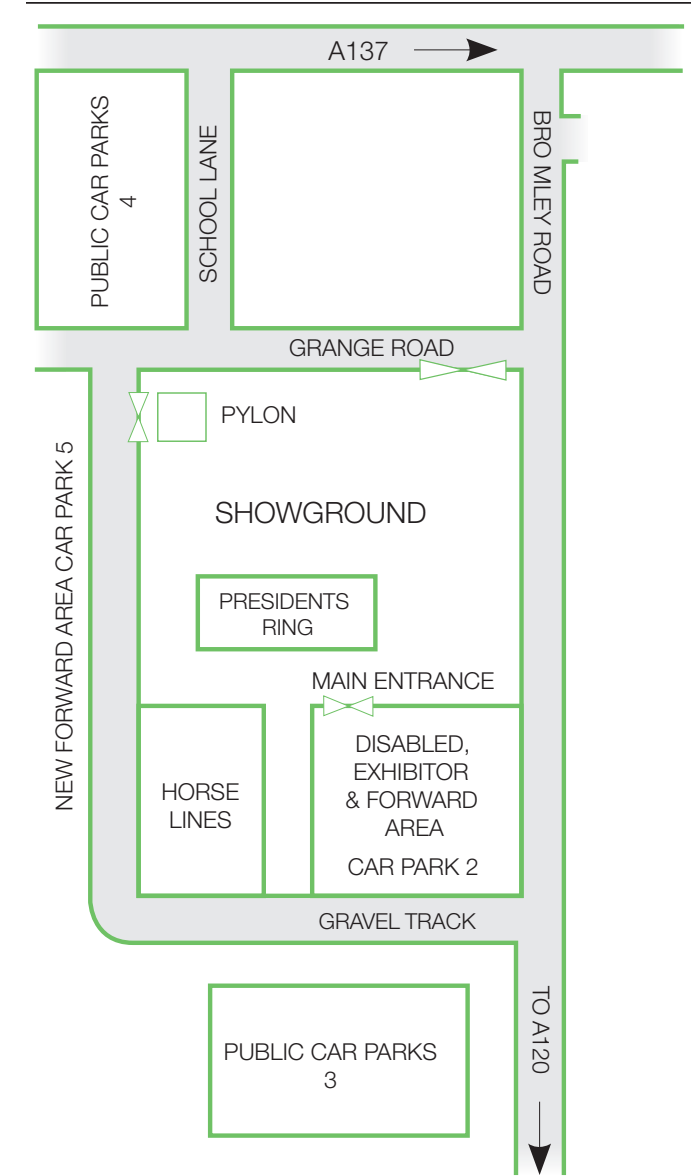

B17 SPS Pools & Spas 125 Frinton Road Holland on Sea Essex CO15 5UP
E17 SRC Group Highwood Quarry Stortford Road Gt Dunmow CM6 1SL
D20 St Helena Hospice Unit1 The Atrium Phoenix Sq Colchester CO4 9AS
D21 St Philomenas School 53 Hadleigh Road Frinton on Sea CO13 9HQ
D4 Steven Eagell Toyota Merton Drive Redmoor Milton Keynes MK6 4AG
D43 STORY TELLERS
B14 Stringers World Brantham Mill Indust Est Brantham CO11 1QT
D30 3 Sixty Coffee Stall Hill View Rd Houghton-le-Spring DH4 4SH
B13 T & P Russell Hallswood Gardeners Ln East Wellow Romsey SO51 6BB
B2 TENDRING BRASS BAND
A36 Tendring District Council Thorpe Road Weeley CO16 9AJ
D33 Tendring District Council Station Road Clacton on Sea CO15 1SE
F2 TENDRING DOG AGILITY GROUP
D15 Tendring Pro Wash 29a St Johns Road Clacton on Sea CO15 4BS
B11 THE SHEEP SHOW
E14 Thurlow Nunn Standen Ltd 61 The Street Melton IP12 1PL
A20 Tom Bowdidge Foundation 9 Firmins Court West Bergholt CO6 3BQ
D28 TXT Innovations Unit 104 91 Mayflower Street Plymouth PL1 1SB
A31 Urchin Clothing Grange Lane East Langton Mkt Harborough LE16 7TF
C11 Valley Views Bushcraft 29 Nethergate Street Bungay NR35 1HE
G2 Value Equestrian Wear 10 Sibley Row Broadley Common EN9 2DG
E3 Vision Getaways/Roman Coaches 4 Bradford Dr Colchester CO4 5FT
D46 Volspec Ltd Woodrolfe Road Tollesbury Essex CM9 8SE
D14 Warwickshire Clothing 43 Warstock Road Birmingham B14 4ST
D32 Waveney Valley Lakes Wortwell Harleston Norfolk IP20 0EJ
A23 Westcliff (Tendring) Trust West Cliff Theatre Tower Road Clacton
F4 Westmorland Sheepskins 41 The View Alwoodley Leeds LS17 7NF
A27 Wool Room The Cottage Somersham R Bramford IP8 4NN
E8 Woolovers Victoria Gardens Burgess Hill West Sussex RH15 9NB
E4 Worsley Plant Road Beta Brooks Lane Ind Estate Middlewich CW10 0QF
F10 Yorkshire Clothing Co Unit 76 Warfield Rd Yorkshire YO25 9DT
A1 YOUNG FARMERS TENT
A5 Yum Yum Tree Fudge Ltd Peridot Thedwastre Rd Thurston IP31 3QY

Parent & Baby Changing Area

Church Stand C5

**ST JOHN AMBULANCE – FIRST AID
AND LOST CHILDREN POINT – near the
Livestock and Centre of Showground (E12)**

LOST?

NEED HELP FINDING SOMETHING

Visit the **INFORMATION TENT** in the Centre of the
Showground by the President's Ring

TENDRINGSHOW
Brought to you by Tendring Hundred Farmers' Club

Tendring Hundred Farmers' Club
The Oaks, Hunters Chase, Ardleigh CO7 7LN
Organisers of the Tendring Hundred Show
Reg. Charity No. 803015

TENDRING SHOW

Brought to you by Tendring Hundred Farmers' Club

14th July 2018

TENDRING SHOW

Brought to you by Tendring Hundred Farmers' Club

14th July 2018

BROOKS LENNEY
YOUR LAND OUR KNOWLEDGE

brookslenny.co.uk
01206 879222

GROW
DESIGN STUDIO

studiogrow.co.uk
01376 572588