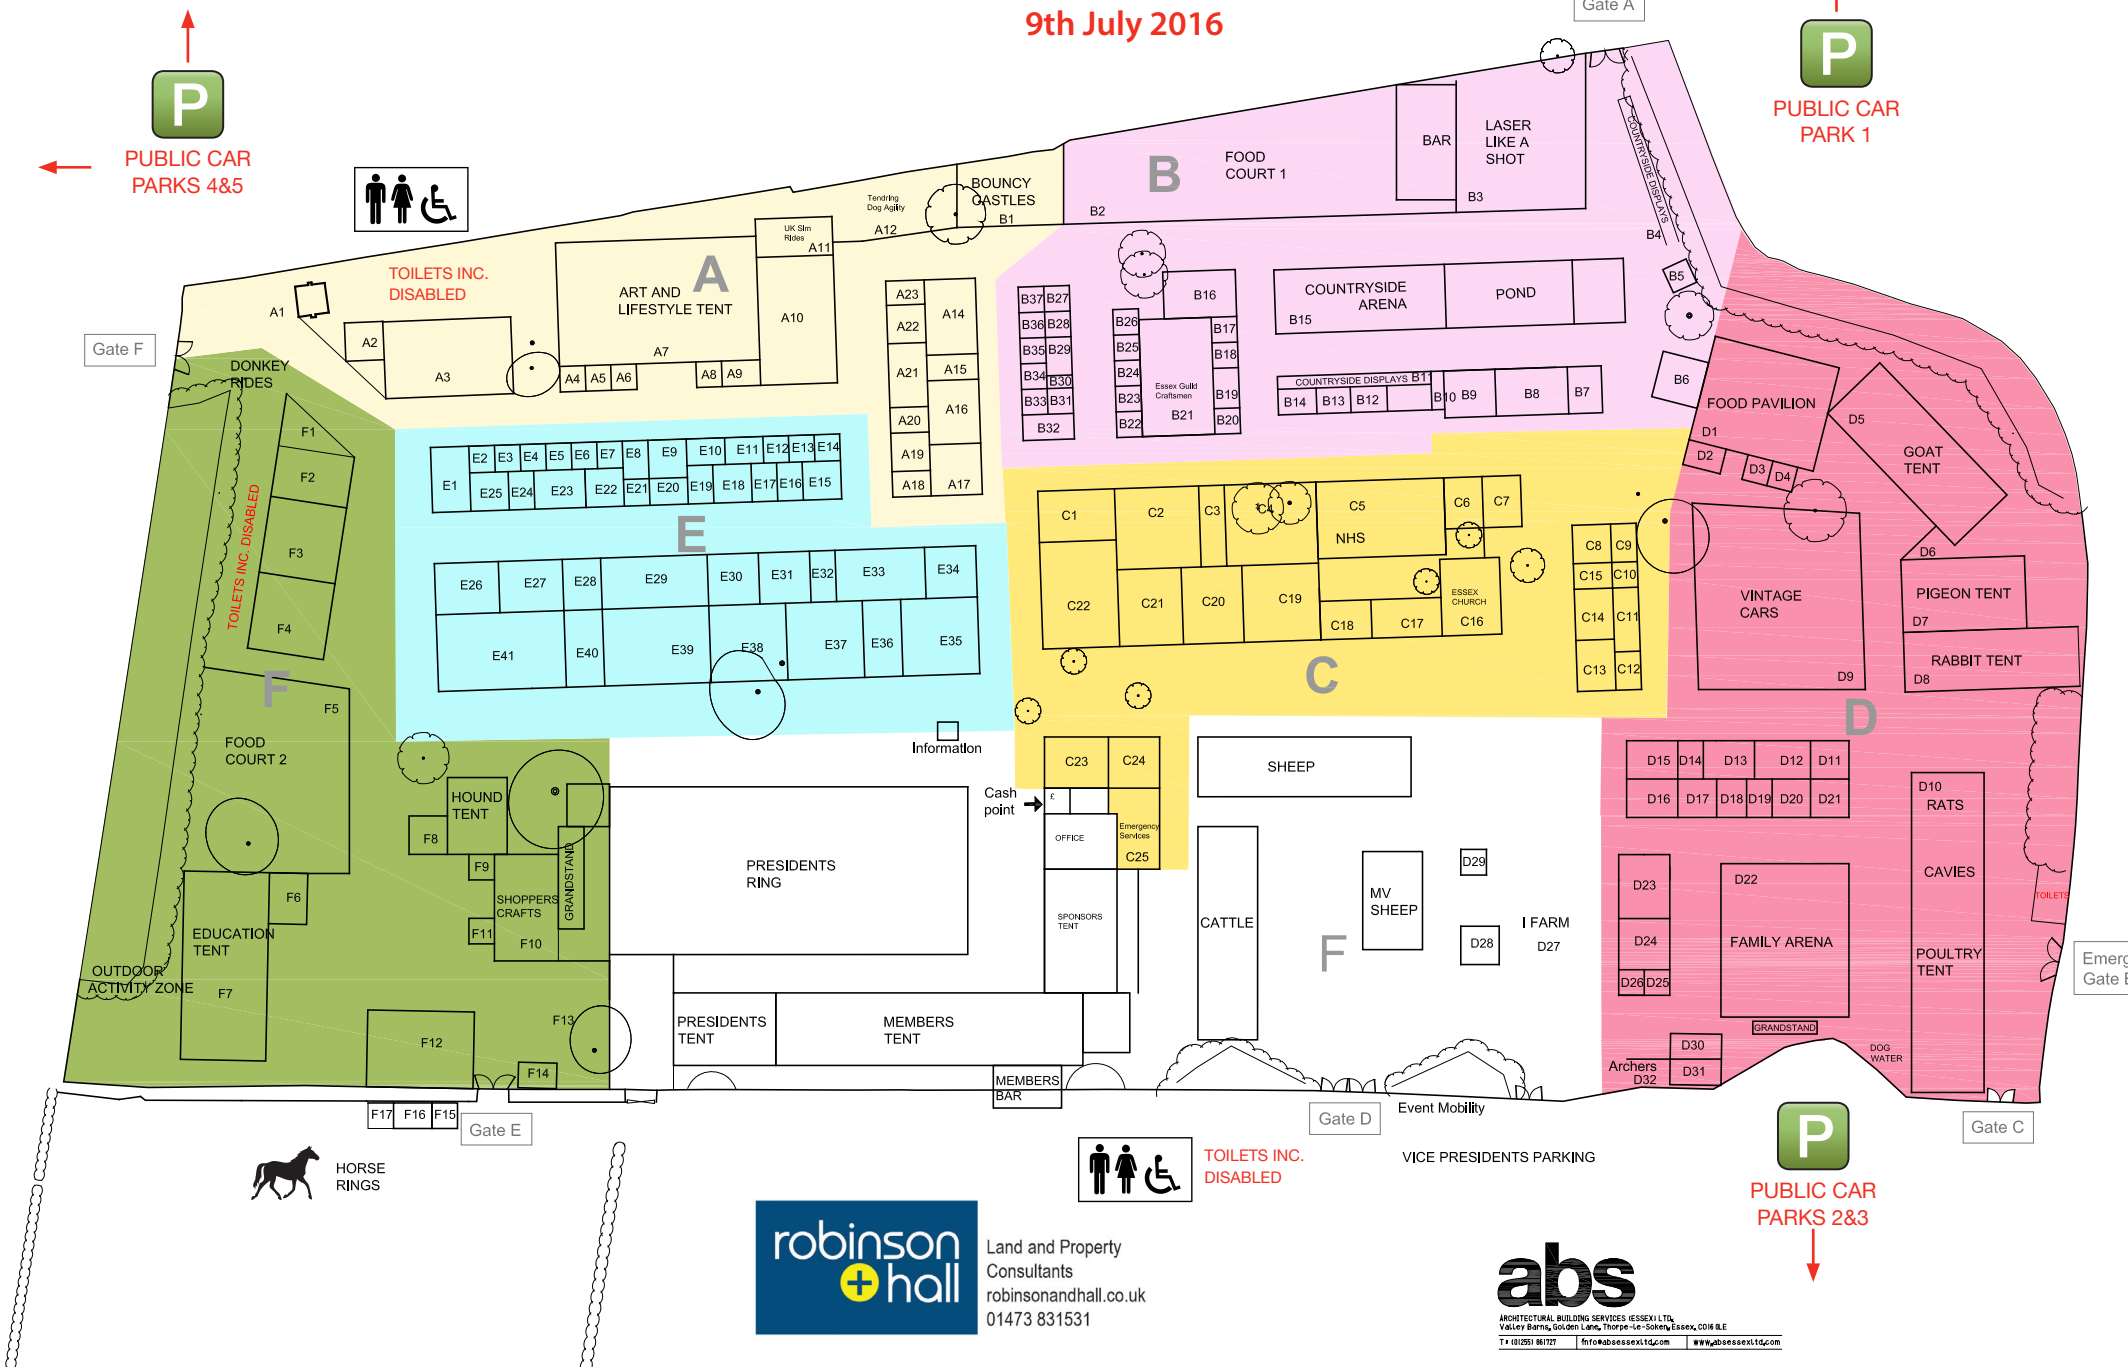

TENDRING SHOW

Brought to you by Tendring Hundred Farmers' Club

9th July 2016

TENDRING SHOW

Brought to you by Tendring Hundred Farmers' Club

9th July 2016

robinson + hall
Land and Property Consultants
robinsonandhall.co.uk
01473 831531

abs
ARCHITECTURAL BUILDING SERVICES ESSEX LTD
Valley Barns, Golden Lane, Thorpe-le-Soken, Essex, CO16 6LE
T: (01251) 841727 | info@absessex14.com | www.absessex14.com