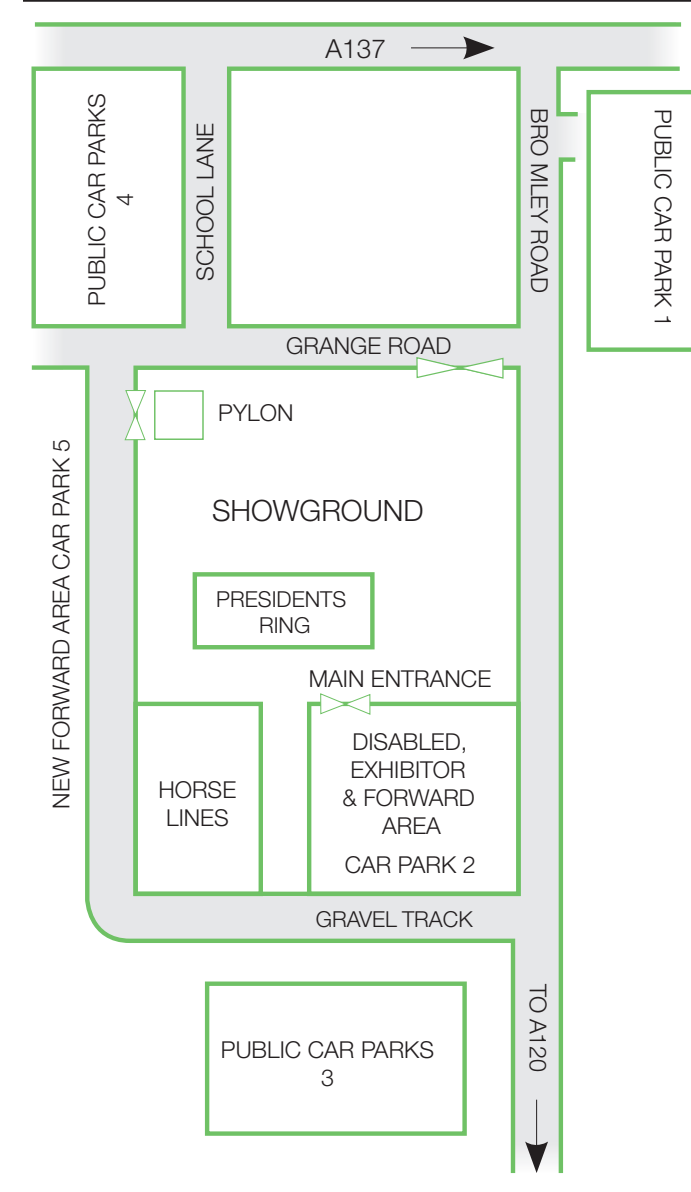

TENDRING SHOW

Brought to you by Tendring Hundred Farmers' Club

9th July 2016

TENDRING SHOW

Brought to you by Tendring Hundred Farmers' Club

9th July 2016

robinson + hall
Land and Property Consultants
robinsonandhall.co.uk
01473 831531

abs
ARCHITECTURAL BUILDING SERVICES ESSEX LTD
Valley Barns, Golden Lane, Thorpe-le-Soken, Essex, CO16 6LE
T: (01251) 841727 | info@absessex14.com | www.absessex14.com