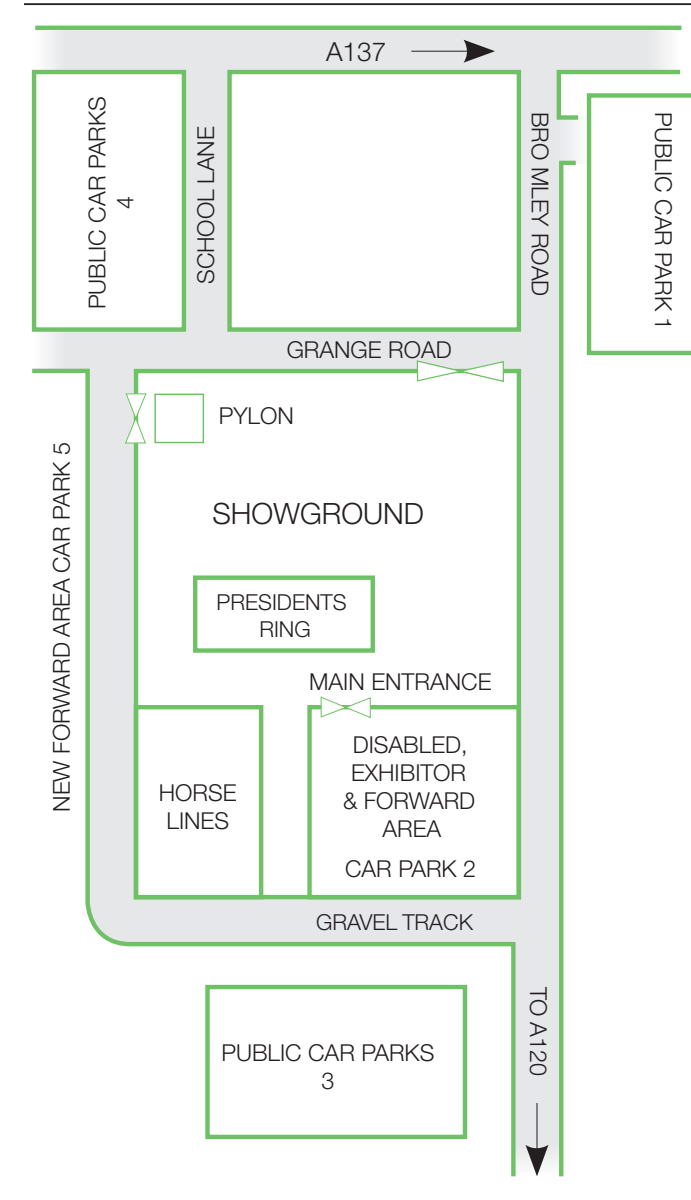

Brought to you by Tendring
Hundred Farmers' Club

List of Stand Nos. & Tradestand Exhibitors

Exhibitors in the following areas are listed on the relevant pages of the Show Programme

	Page No.
Essex Guild of Craftsmen	20 - 21
Shoppers Marquee	22
Food Pavilion	24 - 25
Lifestyle Exhibitors	29
Countryside & Conservation Area	71

£ Public Cash Point – by the Secretary's Office

Parent & Baby Changing Area

Church Stand D12

ST JOHN AMBULANCE – FIRST AID AND LOST CHILDREN POINT

near the Livestock and Centre of Showground

LOST?

NEED HELP FINDING SOMETHING

Visit the INFORMATION TENT in the Centre of the Showground by the President's Ring

Tendring Hundred Farmers' Club
The Oaks, Hunters Chase, Arleigh CO7 7LN
Organisers of the Tendring Hundred Show

robinson + hall
 Land and Property Consultants
 robinsonandhall.co.uk
 01473 831531