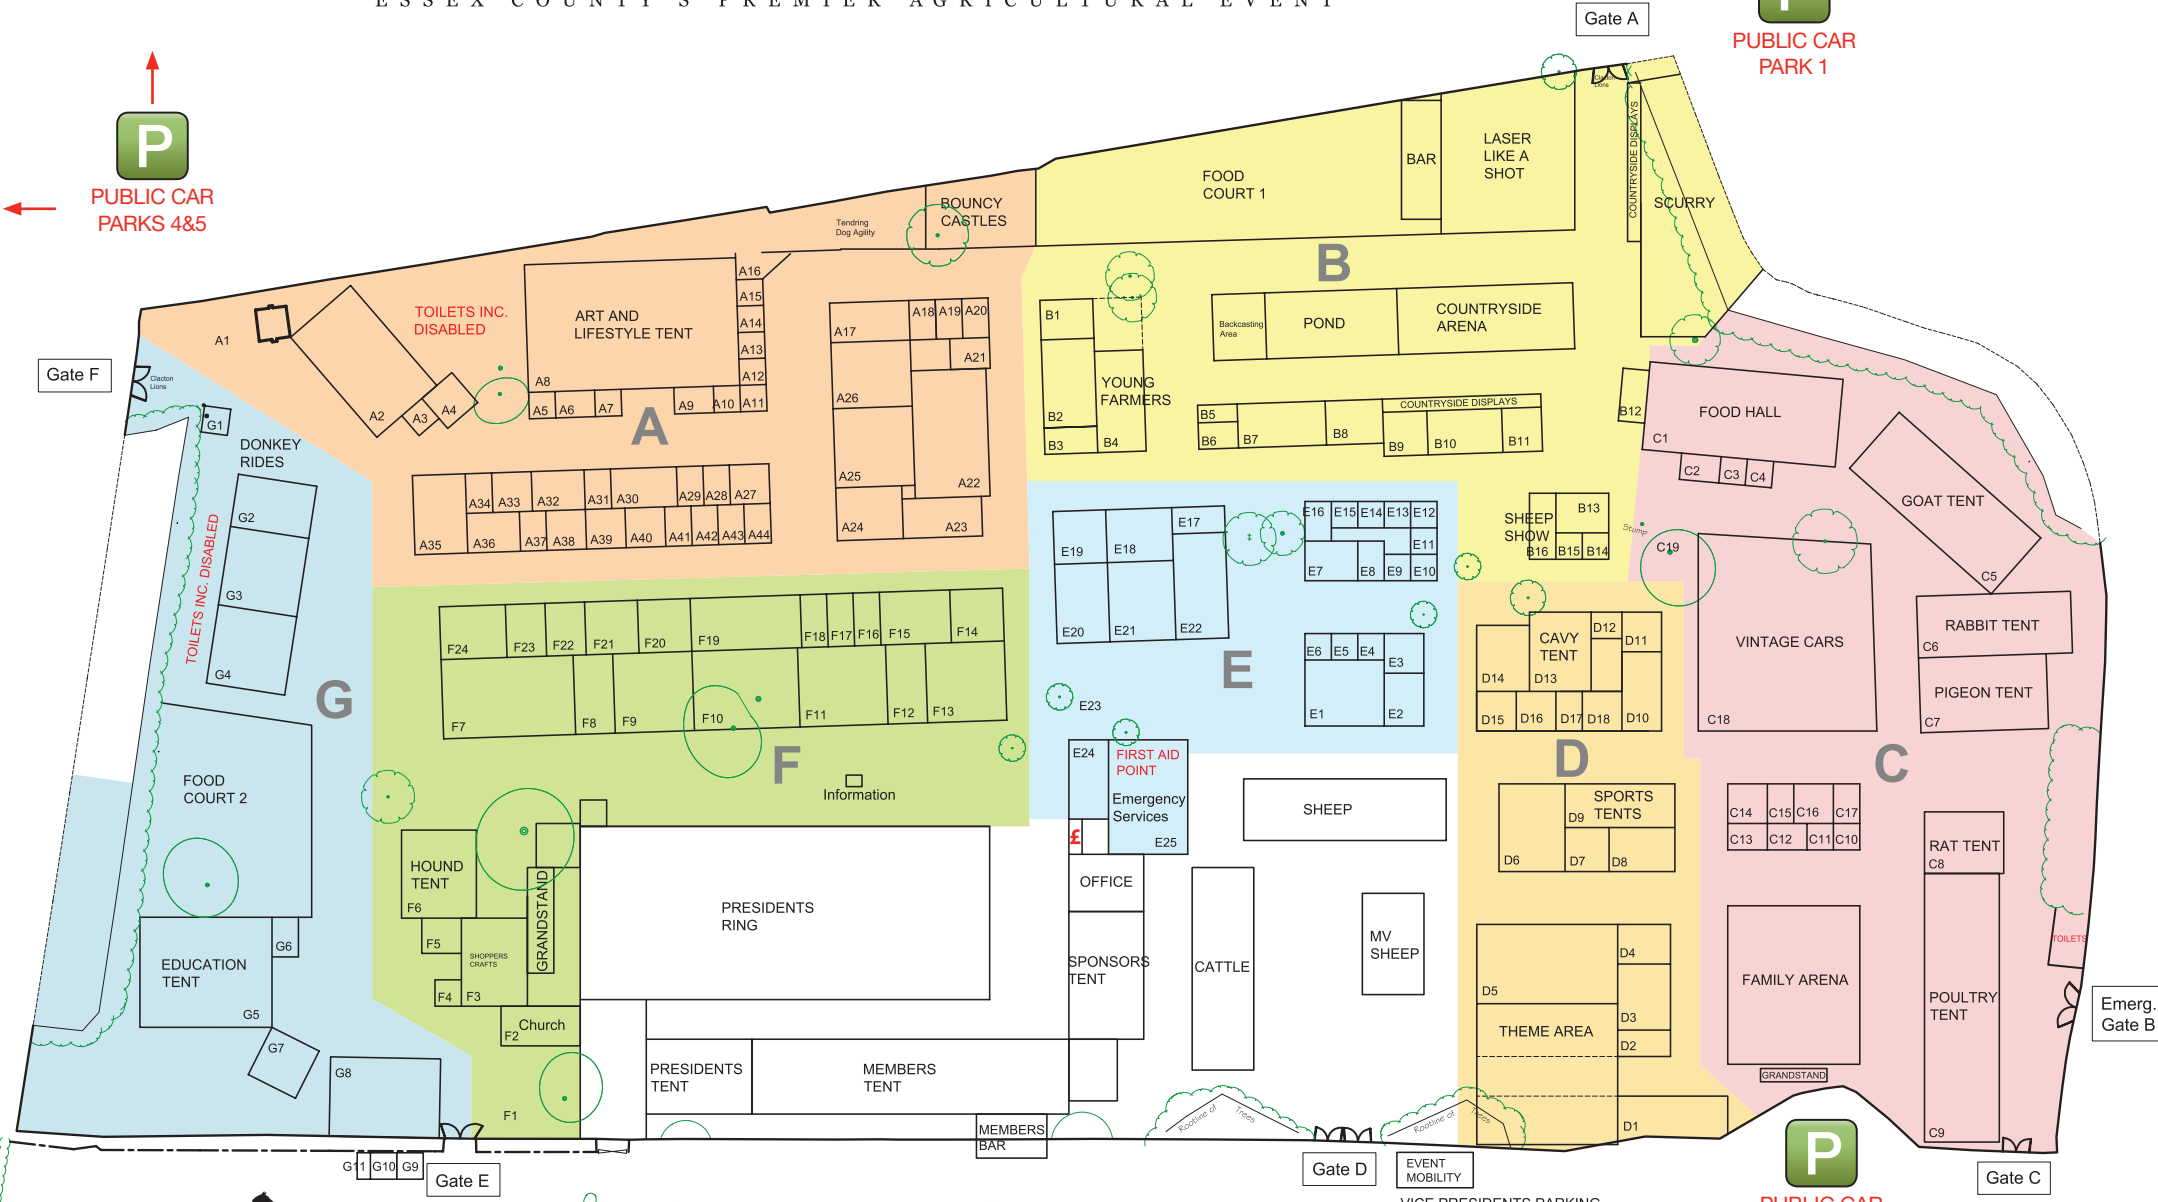

List of Stand Nos. & Tradestand Exhibitors

Exhibitors in the following areas are listed on the relevant pages of the Show Programme

	Page No.
Essex Guild of Craftsmen	20 - 21
Shoppers Marquee	22
Food Hall	24 - 25
Lifestyle Exhibition	28 - 29
Countryside & Conservation Area	71

£ Public Cash Point – by the Secretary's Office

Gate & West Donkey Rides

by the 'Pylon' Gate

Mother & Baby Changing Area

Church Stand F2

ST JOHN AMBULANCE – FIRST AID AND LOST CHILDREN POINT

Near the Livestock and Centre of Showground

LOST?

NEED HELP FINDING SOMETHING ?

Visit the INFORMATION TENT
in the Centre of the Showground
by the President's Ring

TENDRING SHOW 2014

ESSEX COUNTY'S PREMIER AGRICULTURAL EVENT

TENDRING SHOW 2014

ESSEX COUNTY'S PREMIER AGRICULTURAL EVENT