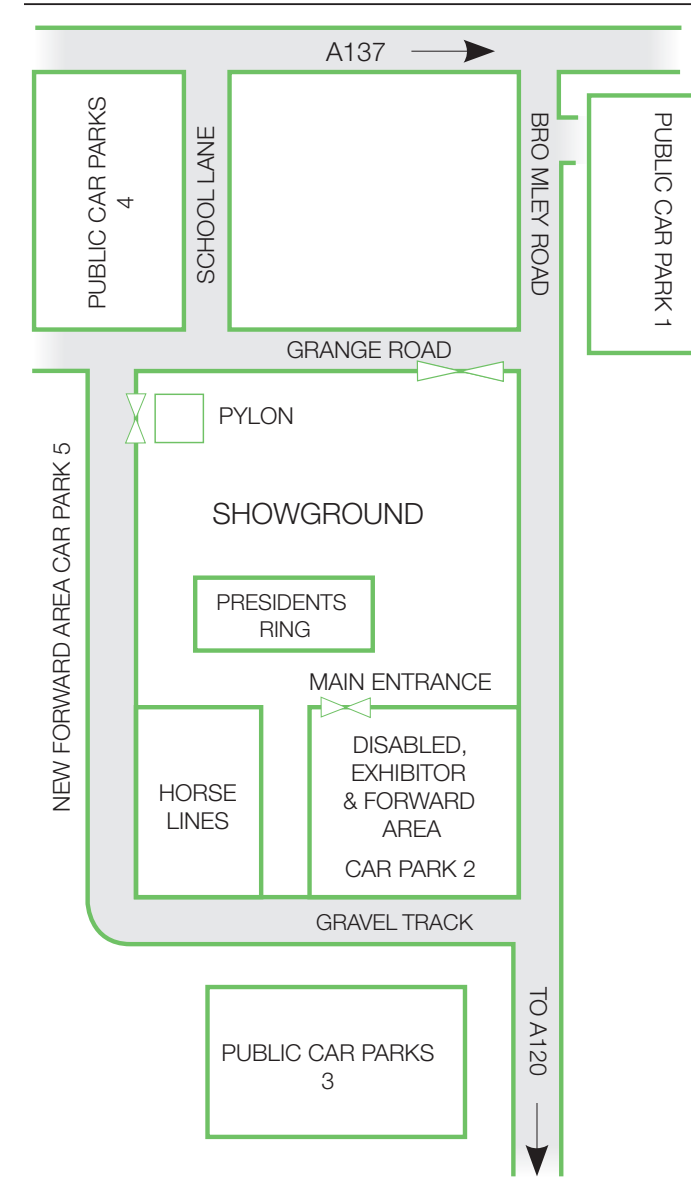

List of Stand Nos. & Tradestand Exhibitors

Exhibitors in the following areas are listed on the relevant pages of the Show Programme

	Page No.
Essex Guild of Craftsmen	20 - 21
Shoppers Marquee	22
Food Hall	24 - 25
Lifestyle Exhibition	28 - 29
Countryside & Conservation Area	71

£ Public Cash Point – by the Secretary's Office

Gate & West Donkey Rides

by the 'Pylon' Gate

Mother & Baby Changing Area

Church Stand F2

ST JOHN AMBULANCE – FIRST AID AND LOST CHILDREN POINT

Near the Livestock and Centre of Showground

LOST?

NEED HELP FINDING SOMETHING ?

Visit the INFORMATION TENT
in the Centre of the Showground
by the President's Ring

TENDRING SHOW 2014

ESSEX COUNTY'S PREMIER AGRICULTURAL EVENT

TENDRING SHOW 2014

ESSEX COUNTY'S PREMIER AGRICULTURAL EVENT