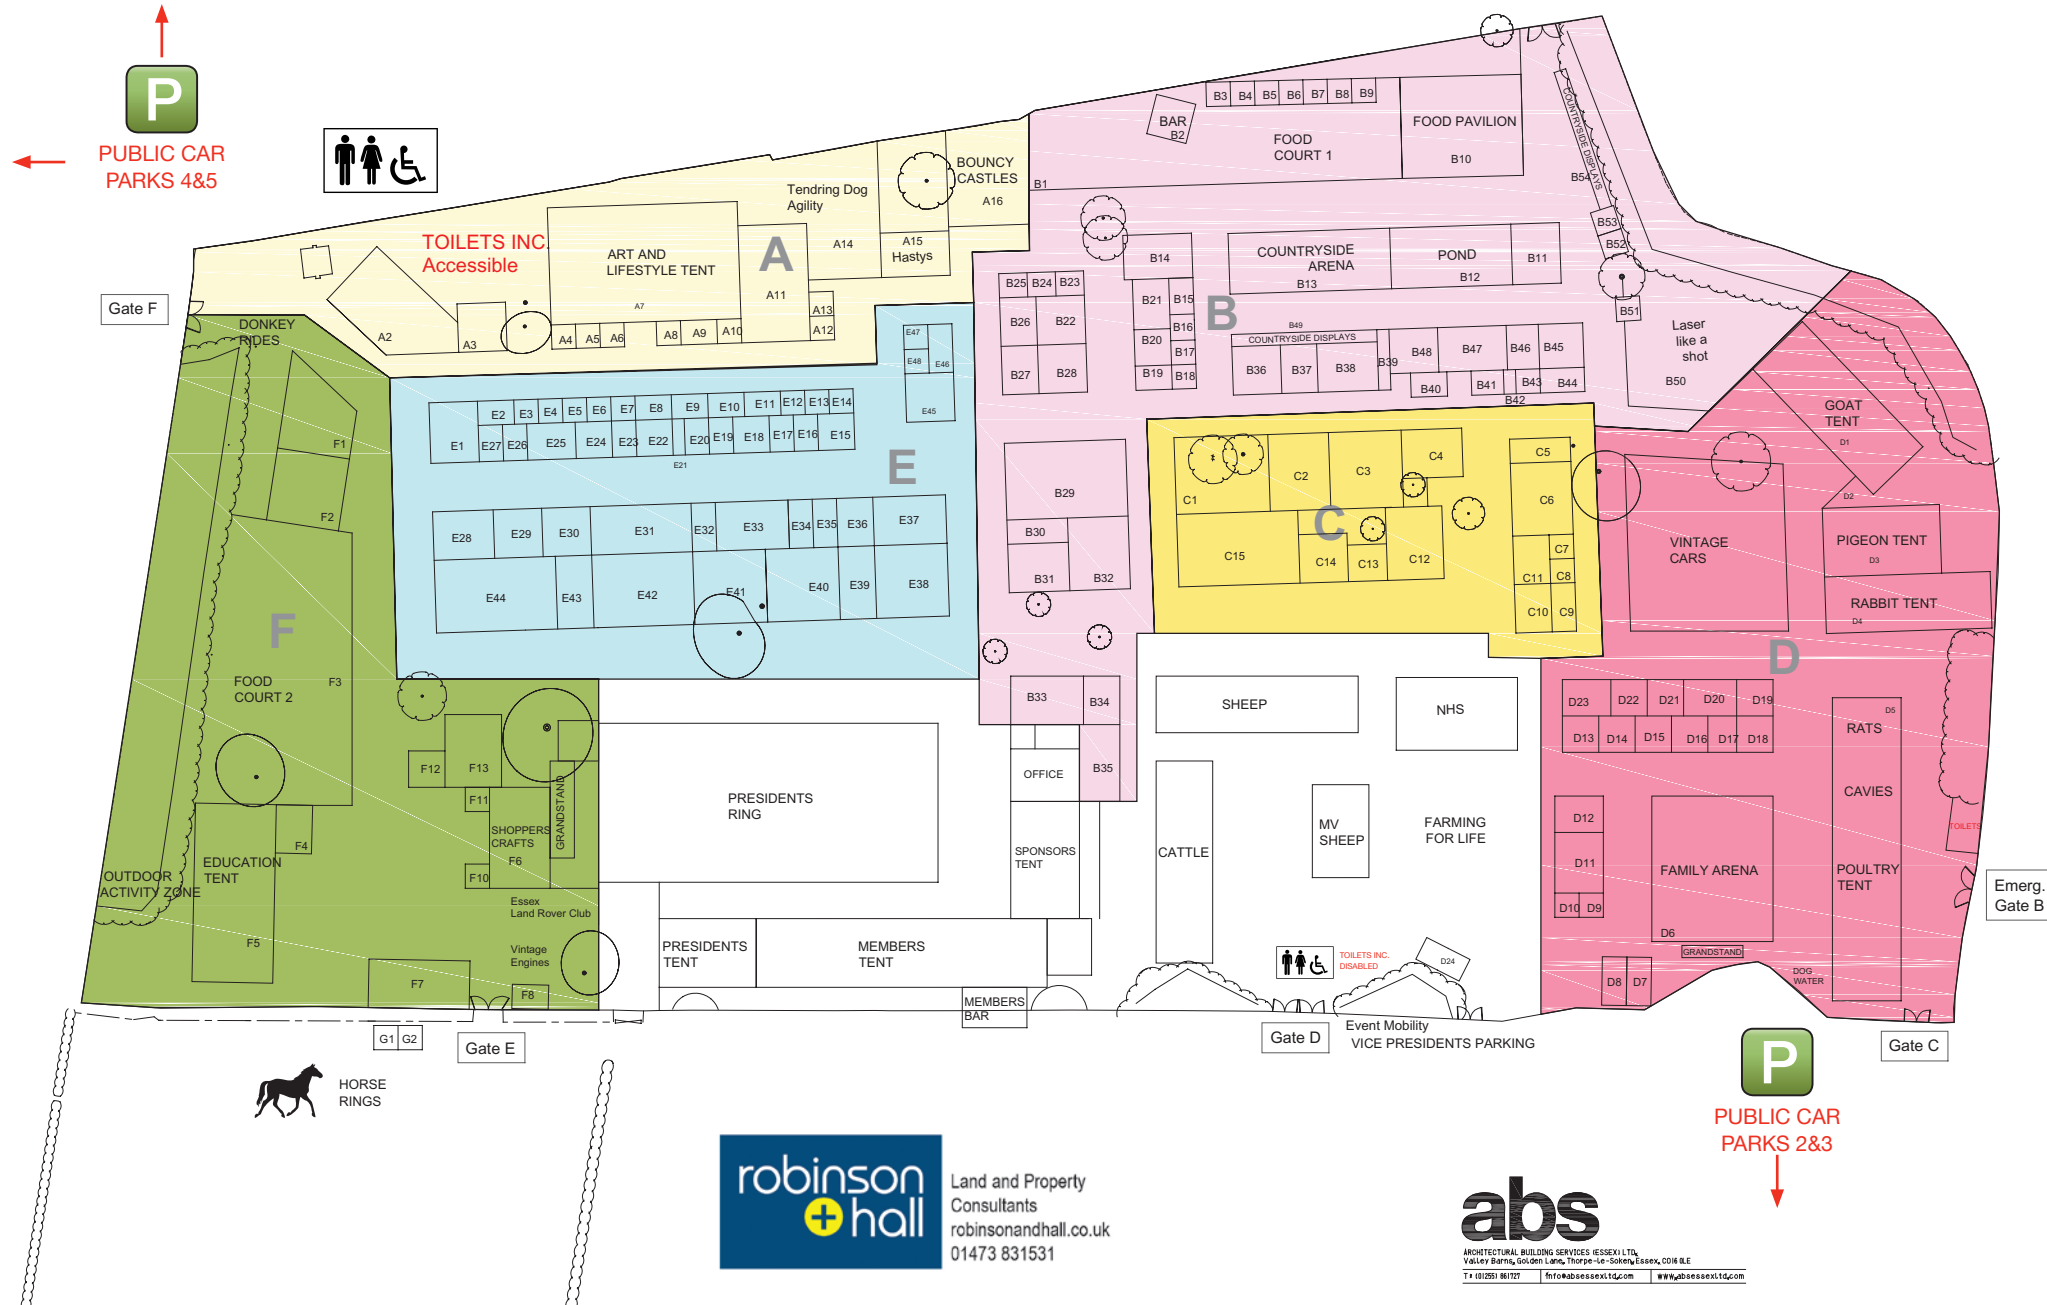

TENDRING SHOW

Brought to you by Tendring Hundred Farmers' Club

8th July 2017

TENDRING SHOW

Brought to you by Tendring Hundred Farmers' Club

8th July 2017

robinson + hall
Land and Property Consultants
robinsonandhall.co.uk
01473 831531

abs
ARCHITECTURAL BUILDING SERVICES ESSEX LTD
Valley Barns, Golden Lane, Thorpe-le-Soken, Essex, CO16 1LE
T: 01205 841727 | info@absessex14.com | www.absessex14.com