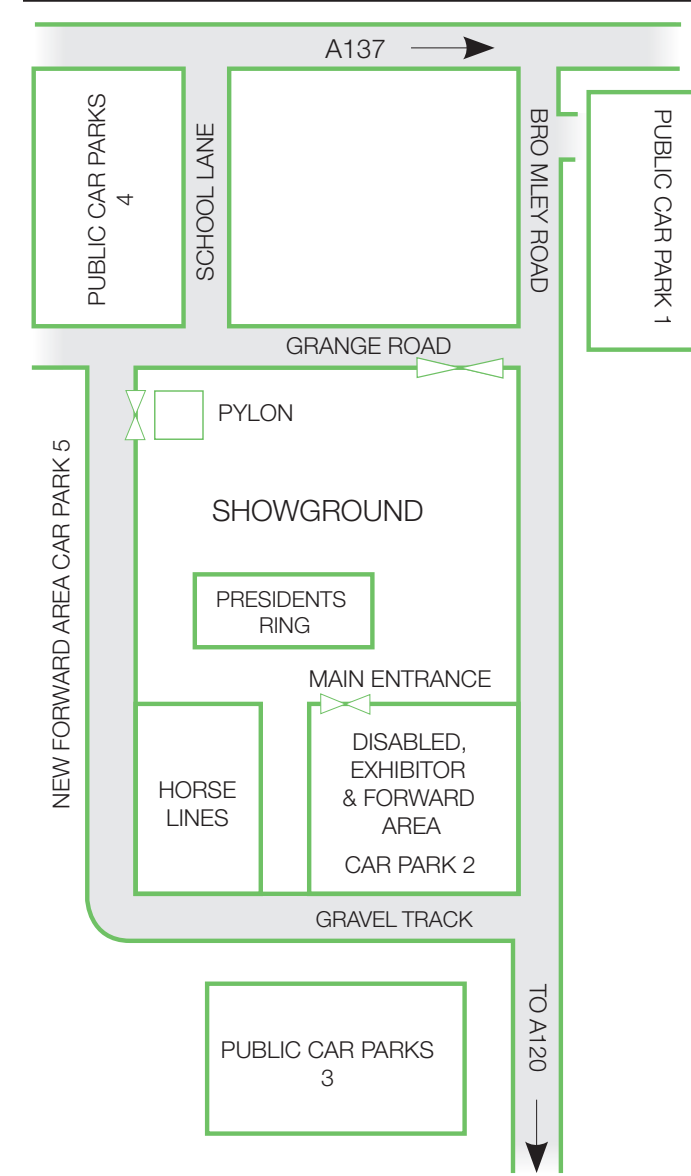

TENDRING SHOW

Brought to you by Tendring Hundred Farmers' Club

8th July 2017

TENDRING SHOW

Brought to you by Tendring Hundred Farmers' Club

8th July 2017

robinson + hall
Land and Property Consultants
robinsonandhall.co.uk
01473 831531

abs
ARCHITECTURAL BUILDING SERVICES ESSEX LTD
Valley Barns, Golden Lane, Thorpe-le-Soken, Essex, CO16 1LE
T: 01205 841727 | info@absessex14.com | www.absessex14.com